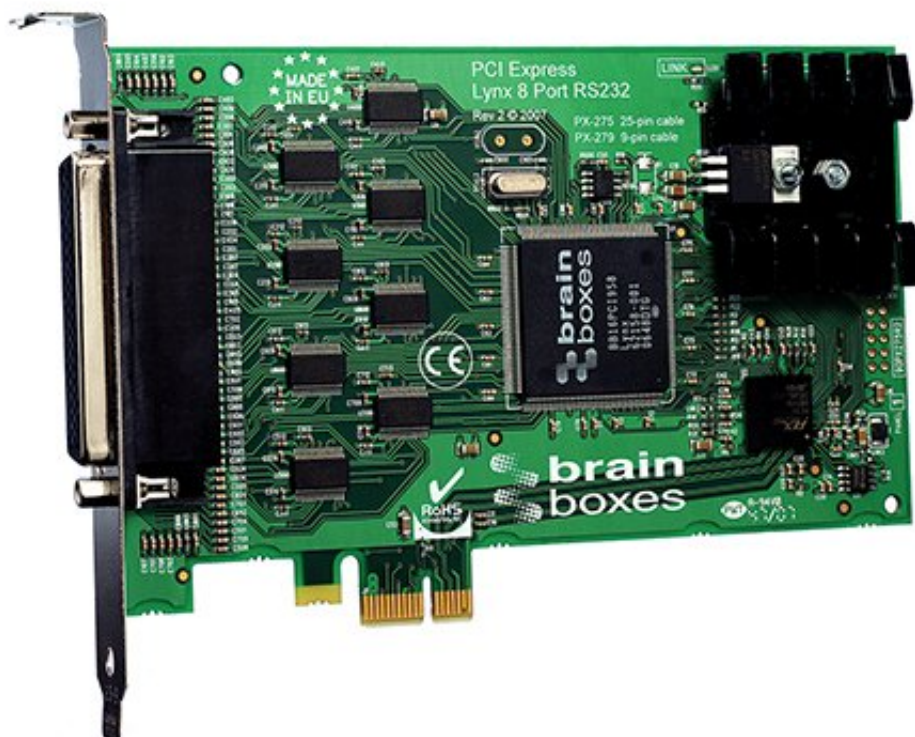

DOWNLOAD

[Pci Express Serial Port Card](#)

[Pci Express Serial Port Card](#)

Low Profile PCI-Express 16C950 Serial Card The PEX1S952LP 1 Port Low Profile Native PCI Express RS232 Serial Adapter Card with 16950 UART adds an RS232 (DB9) Serial Port with data rates up to 460 Kbps to a computer through an available low profile PCIe slot, while relying on a native, single-chip design (Oxford OXPCIe952) that harnesses the capability of true PCI Express - ensuring maximum.

- [1. express port card](#)
- [2. serial port card pci express](#)
- [3. 4 port serial pci express card](#)

express port card

express port card, pci express parallel port card driver, serial port card pci express, pci express parallel port card, 4 port serial pci express card, 4 port ethernet card pci express, 2 port ethernet card pci express, pci express lan card 2 port, 2 port usb 3.0 express card, inateck 2-port usb3.0 pci-express card, parallel port express card, 2 port express card, lenovo expresscard port, pci express com port card, pci express serial port card driver download, pci express game port card, pci express serial port card windows 10 [Kutools For Mac](#)

[Imovie Download For Mac Free Trial](#)

[Best Photo Software For Mac](#)

serial port card pci express

[Skype Business For Mac](#)

[Iphone Notes App For Android Download](#)

4 port serial pci express card

[Dmg Entertainment Los Angeles](#)