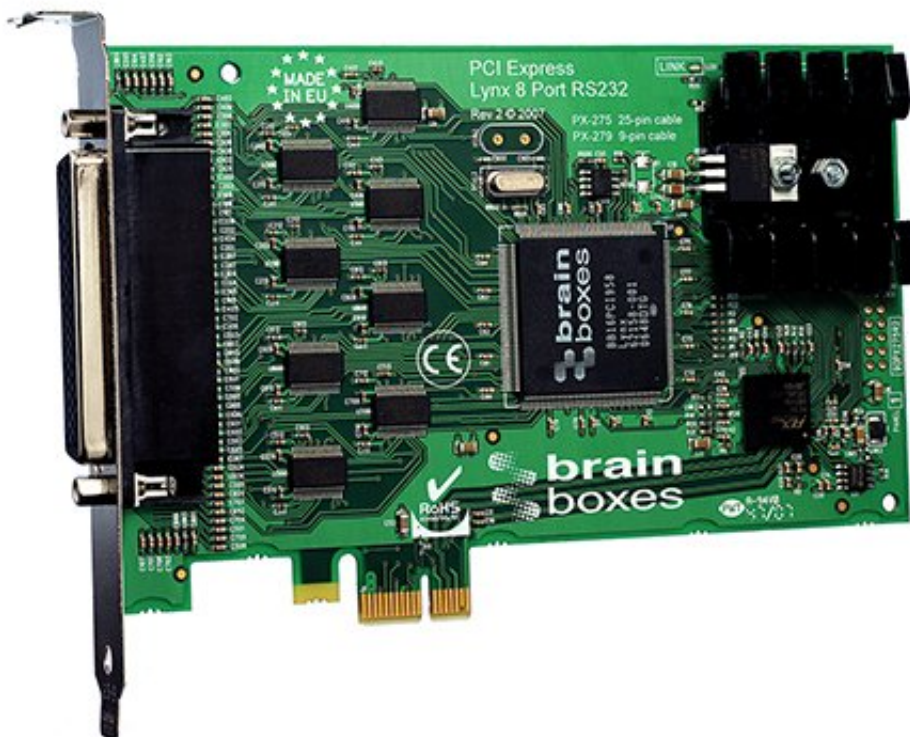

DOWNLOAD

[Pci Express Serial Port Card](#)

[Pci Express Serial Port Card](#)

Low Profile PCI-Express 16C950 Serial Card The PEX1S952LP 1 Port Low Profile Native PCI Express RS232 Serial Adapter Card with 16950 UART adds an RS232 (DB9) Serial Port with data rates up to 460 Kbps to a computer through an available low profile PCIe slot, while relying on a native, single-chip design (Oxford OXPCIe952) that harnesses the capability of true PCI Express - ensuring maximum.

- [1. express port card](#)
- [2. serial port card pci express](#)
- [3. 4 port serial pci express card](#)

express port card

express port card, pci express parallel port card driver, serial port card pci express, pci express parallel port card, 4 port serial pci express card, 4 port ethernet card pci express, 2 port ethernet card pci express, pci express lan card 2 port, 2 port usb 3.0 express card, inateck 2-port usb3.0 pci-express card, parallel port express card, 2 port express card, lenovo expresscard port, pci express com port card, pci express serial port card driver download, pci express game port card, pci express serial port card windows 10 [Kutools For Mac](#)

[Imovie Download For Mac Free Trial](#)

[Best Photo Software For Mac](#)

serial port card pci express

[Skype Business For Mac](#)

[Iphone Notes App For Android Download](#)

4 port serial pci express card

[Dmg Entertainment Los Angeles](#)